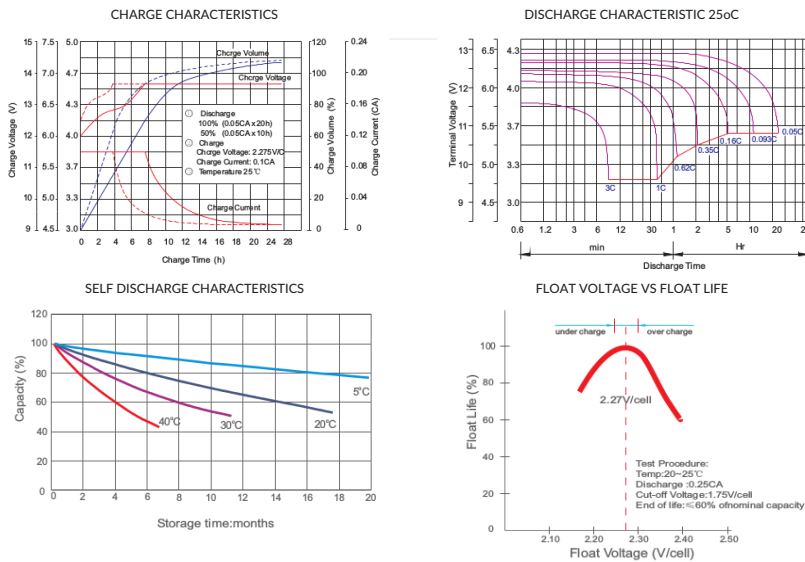

GRAPHICS

CONSTANT DISCHARGE RATINGS (A, W) AT 25°C

F.V / Time	5MIN		10MIN		15MIN		30MIN		1HR		3HR		5HR		10HR		20HR	
11.10 V	110A	207W	99A	187W	89.9A	172W	63.1A	122W	40.8A	79.1W	18.1A	35.5W	12.1A	24.0W	6.82A	13.6W	3.59A	7.21W
10.80 V	129A	238W	110A	206W	98.6A	187W	66.9A	127W	42.6A	81.9W	18.7A	36.4W	12.4A	24.4W	7.0A	13.9W	3.67A	7.34W
10.50 V	145A	266W	121A	224W	106A	198W	70.0A	132W	44.1A	83.9W	19.1A	36.8W	12.7A	24.8W	7.14A	14.1W	3.75A	7.42W
10.20 V	167A	302W	130A	238W	114A	211W	72.5A	136W	45.0A	85.0W	19.4A	37.1W	12.9A	24.9W	7.24A	14.2W	3.82A	7.52W
10.02 V	187A	334W	143A	259W	121A	222W	75.3A	140W	46.1A	86.4W	19.6A	37.2W	13.0A	24.9W	7.33A	14.2W	3.91A	7.63W
9.60 V	210A	370W	155A	278W	128A	233W	78.8A	146W	47.3A	88.2W	19.8A	37.4W	13.2A	25.1W	7.42A	14.3W	4.0A	7.76W