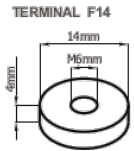

Complied standards

- IEC 60896-21/22
- JIS C8704
- GB/T19639

SPECIFICATIONS

Nominal Voltage	12V			
Capacity (25°C)	70Ah @ 10HR			
Internal Resistance	Fully Charged 55 mΩ			
Self Discharge	3% of capacity declined per month at 25°C			
Cell number	6 cells			
Capacity Affected by Temperature	102% (40°C)	100% (25°C)	85% (0°C)	65% (-15°C)
Charge Voltage (25°C)	Cycle - 14.6-14.8V (-30mV/C), max. Current 2.1A		Float - 13.6-13.8V (-20mV/C)	
Max. Charge Current	21A			
Max. Discharge Current	675A			

DIMENSIONS AND WEIGHT

Dimensions (mm)	260x169x211(216)
Weight (kgs)	21.5

CONSTRUCTION

Component	Raw Material
Positive	Lead dioxide
Negative	Lead
Container	ABS (Flame Retardant Optional)
Cover	ABS (Flame Retardant Optional)
Sealant	Epoxy Resin
Safety Valve	Rubber
Terminal	Copper
Separator	Fibre Glass
Electrolyte	Sulphuric acid